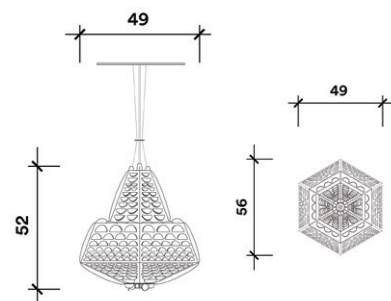

Amanda Planter

Steel, Powder Coat, Polystyrene Pot, Ballchain

L 64 x W 55 x H 74 cm

L 25.19 x W 22.04 x H 29.13 in

16.41kg incl. plant

 RAL 3012

Pedro y Juana

Martina Planter

Steel, Powder Coat, Polystyrene Pot, Ballchain

L 36 x W 31 x H 46 cm

L 14.17 x W 12.20 x H 18.11 in

7.70kg incl. plant

RAL 2001

Pedro y Juana

Isa Lamp

Steel, Powder Coat

L 78 x W 68 x H 45 cm

L 30.70 x W 26.77 x H 17.71 in

 RAL 2001

Pedro y Juana

Eugenia Lamp

Steel, Powder Coat

L 56 x W 49 x H 52 cm

L 22.04 x W 19.29 x H 20.47 in

 RAL 3012

Pedro y Juana

Amanda Lamp

Steel, Powder Coat

L 64 x W 55 x H 50 cm

L 25.19 x W 21.65 x H 19.68 in

RAL 2002

Pedro y Juana