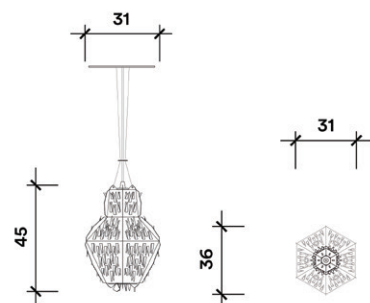

Steel, Powder Coat, Polystyrene Pot, Ballchain

L 36 x W 31 x H 46 cm

L 14.17 x W 12.20 x H 18.11 in

7.70kg incl. plant

RAL 2001

Pedro y Juana

Isa Lamp

Steel, Powder Coat

L 78 x W 68 x H 45 cm

L 30.70 x W 26.77 x H 17.71 in

 RAL 2001

Pedro y Juana

Eugenia Lamp

Steel, Powder Coat

L 56 x W 49 x H 52 cm

L 22.04 x W 19.29 x H 20.47 in

 RAL 3012

Pedro y Juana

Amanda Lamp

Steel, Powder Coat

L 64 x W 55 x H 50 cm

L 25.19 x W 21.65 x H 19.68 in

RAL 2002

Pedro y Juana

Martina Lamp

Steel, Powder Coat

L 36 x W 31 x H 45 cm

L 14.17 x W 12.20 x H 17.71 in

 RAL 3009

Pedro y Juana

Pedro y Juana

Hellmut