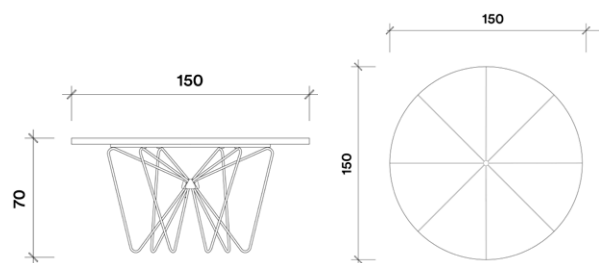

L 160 x W 75 x H 70 cm

L 62.99 x W 29.52 x H 27.55 in

 Manzana

Pedro y Juana

Carola

Steel, Powder Coat

L 60 x W 60 x H 75 cm

L 23.62 x W 23.62 x H 29.52 in

 RAL 1032

Pedro y Juana

Pedro y Juana

Berlin

Steel, Powder Coat, Polyester Easy Clean, Terrazzo
L 150 x W 150 x H 70 cm
L 59.05 x W 59.05 x H 27.55 in

 RAL 1032

Pedro y Juana

Pedro y Juana

Glass

Ø 20, Ø 25, Ø 30 cm

Ø 7.87, Ø 9.84, Ø 11.81 in

 Translucent Glass

Pedro y Juana

Luz
Acrylic
L 40 x W 40 x H 60 cm
L 15.74 x W 15.74 x H 23.62 in

 Acrylic Bronze

Pedro y Juana

L 60 x W 60 x H 22 cm

L 23.62 x W 23.62 x H 8.66 in

○ White Paper

Pedro y Juana

Pulpito

Steel, Powder Coat, Glass

L 50 x W 50 x H 35 cm

L 19.68 x W 19.68 x H 13.77 in