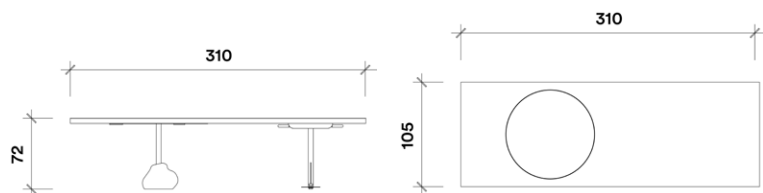

L 160 x W 75 x H 70 cm

L 62.99 x W 29.52 x H 27.55 in

 Manzana

Pedro y Juana

Carola

Steel, Powder Coat

L 60 x W 60 x H 75 cm

L 23.62 x W 23.62 x H 29.52 in

Dos Mesas

Steel, Powder Coat, Terrazzo

L 310 x W 105 x H 72 cm

L 122 x W 41.33 x H 28.34 in

 RAL 3015

 RAL 3002

Pedro y Juana

Lisa

Glass

Ø 20, Ø 25, Ø 30 cm

Ø 7.87, Ø 9.84, Ø 11.81 in

 Translucent Glass

Pedro y Juana

Luz
Acrylic
L 40 x W 40 x H 60 cm
L 15.74 x W 15.74 x H 23.62 in

 Acrylic Bronze

Pedro y Juana