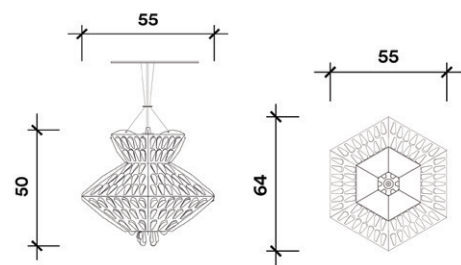

Steel, Powder Coat, Polystyrene Pot, Ballchain

L 36 x W 31 x H 46 cm

L 14.17 x W 12.20 x H 18.11 in

7.70kg incl. plant

RAL 2001

Pedro y Juana

Isa Lamp

Steel, Powder Coat

L 78 x W 68 x H 45 cm

L 30.70 x W 26.77 x H 17.71 in

 RAL 2001

Pedro y Juana

Eugenia Lamp

Steel, Powder Coat

L 56 x W 49 x H 52 cm

L 22.04 x W 19.29 x H 20.47 in

 RAL 3012

Pedro y Juana

Amanda Lamp

Steel, Powder Coat

L 64 x W 55 x H 50 cm

L 25.19 x W 21.65 x H 19.68 in

RAL 2002

Pedro y Juana

Martina Lamp

Steel, Powder Coat

L 36 x W 31 x H 45 cm

L 14.17 x W 12.20 x H 17.71 in

 RAL 3009

Pedro y Juana

Pedro y Juana

Hellmut