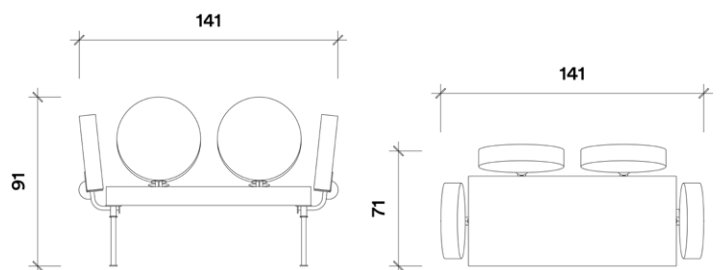

Two-Seater

Steel, Powder Coat, Polyester Easy Clean
L 141 x W 71 x H 91 cm
L 55.63 x W 28.15 x H 36.13 in

RAL 3015