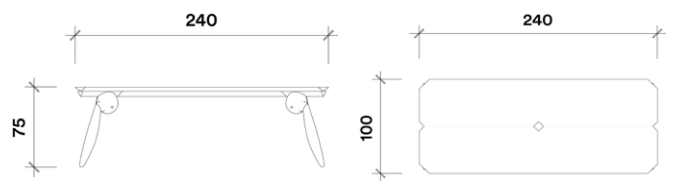

Mesa Patona

Natural Walnut Wood

L 240 x W 100 x H 75 cm

L 94.48 x W 39.37 x H 29.52 in