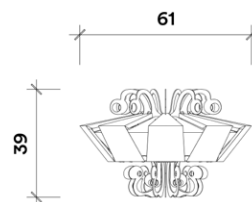

PET

L 110 x W 110 x H 106 cm

L 43.30 x W 43.30 x H 41.73 in

Pedro y Juana

THE
STATE
OF THE
ART OF
ARCHI
TECTURE

Chicago Cultural Center
Information

Pedro y Juana

Bruno

Natural Tzalam Wood, Polyester Easy Clean

L 70 x W 65 x H 70 cm

L 27.55 x W 25.59 x H 27.55 in

Pedro y Juana

UTERITARIO

Pedro y Juana

Bruna

Natural Tzalam Wood, Polyester Easy Clean

L 70 x W 65 x H 70 cm

L 27.55 x W 25.59 x H 27.55 in

 Menta  Paja

Pedro y Juana

Pedro y Juana

Lámpara Trompo

Polypap, Brass, Acrylic

L 63 x W 61 x H 39 cm

L 24.80 x W 24.01 x H 15.35 in

Pedro y Juana

Daybed

Steel, Powder Coat, Polyester Easy Clean
L 193 x W 86 x H 45 cm
L 75.98 x W 33.85 x H 17.71 in

Pedro y Juana

Mesa

Natural Tzalam Wood
L 210 x W 100 x H 75 cm
L 82.67 x W 39.37 x H 29.52 in