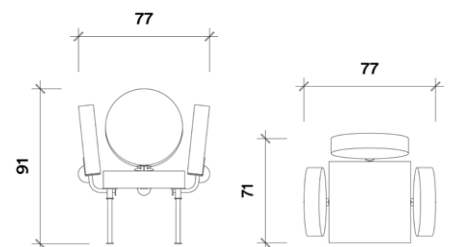

 RAL 3015

Pedro y Juana

One-Seater

Steel, Powder Coat, Polyester Easy Clean
L 77 x W 61 x H 91 cm
L 30.63 x W 28.15 x H 36.13 in

 RAL 3015

Pedro y Juana

Two-Seater

Steel, Powder Coat, Polyester Easy Clean
L 141 x W 71 x H 91 cm
L 55.63 x W 28.15 x H 36.13 in

L 160 x W 75 x H 70 cm

L 62.99 x W 29.52 x H 27.55 in

 Manzana

Pedro y Juana

Carola

Steel, Powder Coat

L 60 x W 60 x H 75 cm

L 23.62 x W 23.62 x H 29.52 in