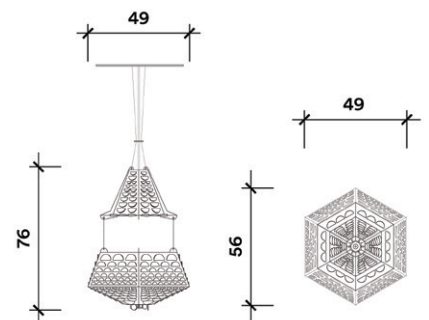

L 60 x W 60 x H 22 cm

L 23.62 x W 23.62 x H 8.66 in

○ White Paper

Pedro y Juana

Pulpito

Steel, Powder Coat, Glass

L 50 x W 50 x H 35 cm

L 19.68 x W 19.68 x H 13.77 in

Pedro y Juana

Pedro y Juana

Isa Planter

Steel, Powder Coat, Polystyrene Pot, Ballchain

L 78 x W 68 x H 70 cm

L 30.70 x W 26.77 x H 27.55 in

12.8 kg incl. plant

 RAL 2002

Pedro y Juana

Eugenia Planter

Steel, Powder Coat, Polystyrene Pot, Ballchain

L 56 x W 49 x H 76 cm

L 22.04 x W 19.29 x H 29.92 in

14.25 kg incl. plant

 RAL 3009

Pedro y Juana

Amanda Planter

Steel, Powder Coat, Polystyrene Pot, Ballchain

L 64 x W 55 x H 74 cm

L 25.19 x W 22.04 x H 29.13 in

16.41kg incl. plant

 RAL 3012

Pedro y Juana

Martina Planter