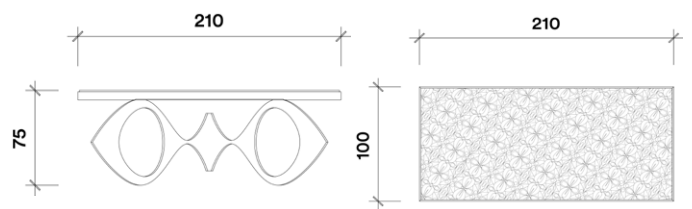

L 24.80 x W 24.01 x H 15.35 in

Pedro y Juana

Daybed

Steel, Powder Coat, Polyester Easy Clean
L 193 x W 86 x H 45 cm
L 75.98 x W 33.85 x H 17.71 in

Pedro y Juana

Mesa

Natural Tzalam Wood
L 210 x W 100 x H 75 cm
L 82.67 x W 39.37 x H 29.52 in