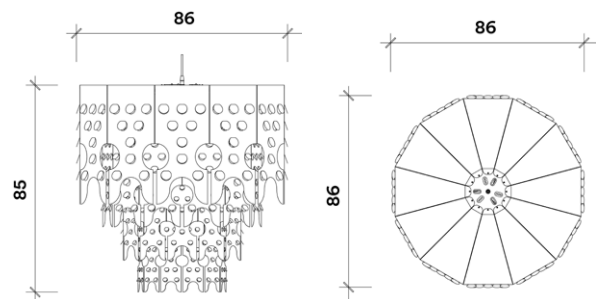

Pedro y Juana

Medusa

PET-G, UV ink CMYK + White Printing, Ballchain, Acrylic.
Incl. 2x E27 LED 8W 800 lm. 2700 K No dimmable

L 86 x W 86 x H 85 cm

L 33.85 x W 33.85 x H 33.46 in