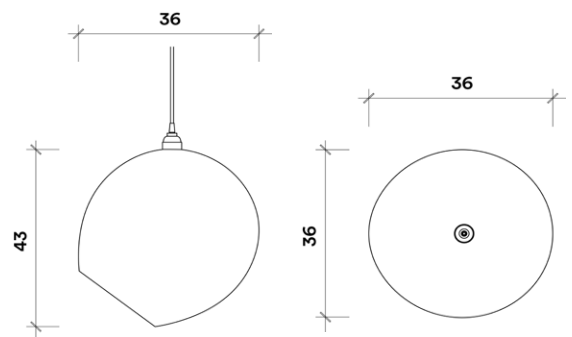

Polypap, Brass, Acrylic
L 32 x W 28 x H 52 cm
L 12.8 x W 11.2 x H 20.8 in

Pedro y Juana

Lupita

Polypap, Brass, Acrylic
L 32 x W 28 x H 52 cm
L 12.8 x W 11.2 x H 20.8 in

Pedro y Juana

Pedro y Juana

Pedro y Juana

Mesa Patona

Natural Walnut Wood

L 240 x W 100 x H 75 cm

L 94.48 x W 39.37 x H 29.52 in

Pedro y Juana

Pedro y Juana

Tepo
High-Temperature Ceramic
L 27 x W 24 x H 20 cm
L 10.70 x W 9.50 x H 8.18 in

Pedro y Juana

Pedro y Juana

Randolph

Paper

L 36 x W 36 x H 43 cm

L 14.17 x W 14.17 x H 16.92 in

Pedro y Juana

Pedro y Juana

Hammer

PET

L 110 x W 110 x H 106 cm

L 43.30 x W 43.30 x H 41.73 in

Pedro y Juana

THE
STATE
OF THE
ART OF
ARCHI
TECTURE

Chicago Cultural Center
Information

Pedro y Juana

Bruno