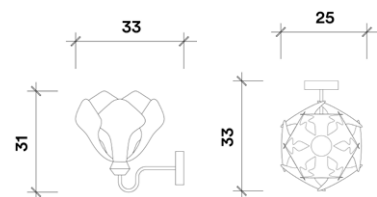

Florinda

Natural Leather, Brass, Steel
L 33 x W 25 x H 31 cm
L 12.99 x W 9.84 x H 12.20 in
Limited Edition

Natural Leather