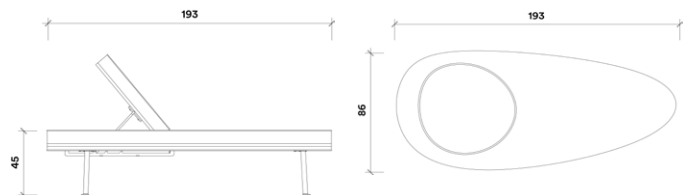

L 70 x W 65 x H 70 cm

L 27.55 x W 25.59 x H 27.55 in

 Menta  Paja

Pedro y Juana

Pedro y Juana

Lámpara Trompo

Polypap, Brass, Acrylic

L 63 x W 61 x H 39 cm

L 24.80 x W 24.01 x H 15.35 in

Pedro y Juana

Daybed

Steel, Powder Coat, Polyester Easy Clean
L 193 x W 86 x H 45 cm
L 75.98 x W 33.85 x H 17.71 in

Pedro y Juana

Mesa

Natural Tzalam Wood
L 210 x W 100 x H 75 cm
L 82.67 x W 39.37 x H 29.52 in