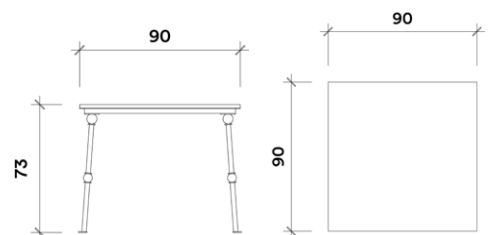

Pedro y Juana

Low Table

Steel, Powder Coat, Tzalam Natural Wood Veneer

L 90 x W 90 x H 45 cm

L 36 x W 36 x H 17.50 in

 RAL 3015

Pedro y Juana

Tall Table

Steel, Powder Coat, Tzalam Natural Wood Veneer

L 90 x W 90 x H 73 cm

L 36 x W 36 x H 28.75 in

 RAL 3015

Pedro y Juana

Day Bed

Steel, Powder Coat, Polyester Easy Clean
L 150 x W 60 x H 45 cm
L 59.13 x W 23.62 x H 17.25 in

L 160 x W 75 x H 70 cm

L 62.99 x W 29.52 x H 27.55 in

 Manzana

Pedro y Juana

Carola

Steel, Powder Coat

L 60 x W 60 x H 75 cm

L 23.62 x W 23.62 x H 29.52 in