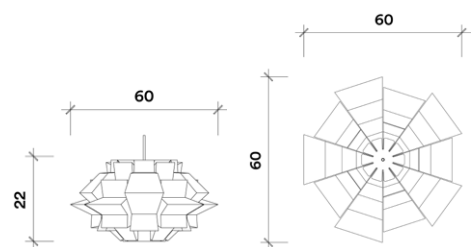

L 160 x W 75 x H 70 cm

L 62.99 x W 29.52 x H 27.55 in

 Manzana

Pedro y Juana

Carola

Steel, Powder Coat

L 60 x W 60 x H 75 cm

L 23.62 x W 23.62 x H 29.52 in

Glass

Ø 20, Ø 25, Ø 30 cm

Ø 7.87, Ø 9.84, Ø 11.81 in

 Translucent Glass

Pedro y Juana

Luz
Acrylic
L 40 x W 40 x H 60 cm
L 15.74 x W 15.74 x H 23.62 in

 Acrylic Bronze

Pedro y Juana

Pedro y Juana

Lázaro

Red paper

L 60 x W 60 x H 22 cm

L 23.62 x W 23.62 x H 8.66 in

Pedro y Juana

Lázaro

Polypap paper

L 60 x W 60 x H 22 cm

L 23.62 x W 23.62 x H 8.66 in

○ White Paper

Pedro y Juana

Pulpito

Steel, Powder Coat, Glass

L 50 x W 50 x H 35 cm

L 19.68 x W 19.68 x H 13.77 in