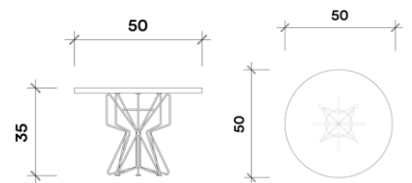

Pedro y Juana

Pulpito

Steel, Powder Coat, Glass

L 50 x W 50 x H 35 cm

L 19.68 x W 19.68 x H 13.77 in

RAL 1032