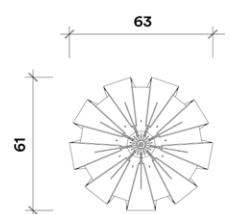

PET

L 110 x W 110 x H 106 cm

L 43.30 x W 43.30 x H 41.73 in

Pedro y Juana

THE
STATE
OF THE
ART OF
ARCHI
TECTURE

Chicago Cultural Center
Information

Pedro y Juana

Bruno

Natural Tzalam Wood, Polyester Easy Clean

L 70 x W 65 x H 70 cm

L 27.55 x W 25.59 x H 27.55 in

Pedro y Juana

UTERITARIO

Pedro y Juana

Bruna

Natural Tzalam Wood, Polyester Easy Clean

L 70 x W 65 x H 70 cm

L 27.55 x W 25.59 x H 27.55 in

 Menta  Paja

Pedro y Juana

Pedro y Juana

Lámpara Trompo

Polypap, Brass, Acrylic

L 63 x W 61 x H 39 cm

L 24.80 x W 24.01 x H 15.35 in

Pedro y Juana

Daybed

Steel, Powder Coat, Polyester Easy Clean
L 193 x W 86 x H 45 cm
L 75.98 x W 33.85 x H 17.71 in

Pedro y Juana

Mesa

Natural Tzalam Wood
L 210 x W 100 x H 75 cm
L 82.67 x W 39.37 x H 29.52 in