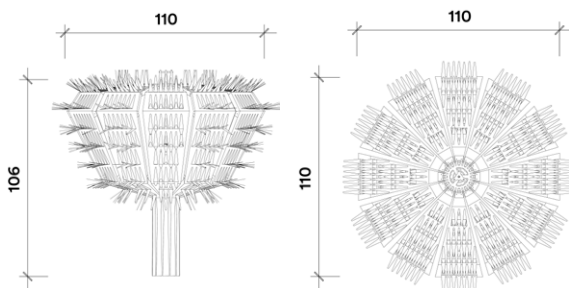

Polypap, Brass, Acrylic
L 32 x W 28 x H 52 cm
L 12.8 x W 11.2 x H 20.8 in

Pedro y Juana

Lupita

Polypap, Brass, Acrylic
L 32 x W 28 x H 52 cm
L 12.8 x W 11.2 x H 20.8 in

Pedro y Juana

Pedro y Juana

Pedro y Juana

Mesa Patona

Natural Walnut Wood

L 240 x W 100 x H 75 cm

L 94.48 x W 39.37 x H 29.52 in

Pedro y Juana

Pedro y Juana

Tepo
High-Temperature Ceramic
L 27 x W 24 x H 20 cm
L 10.70 x W 9.50 x H 8.18 in

Pedro y Juana

Pedro y Juana

Randolph

Paper

L 36 x W 36 x H 43 cm

L 14.17 x W 14.17 x H 16.92 in

Pedro y Juana

Pedro y Juana

Hammer

PET

L 110 x W 110 x H 106 cm

L 43.30 x W 43.30 x H 41.73 in

Pedro y Juana

THE
STATE
OF THE
ART OF
ARCHI
TECTURE

Chicago Cultural Center
Information

Pedro y Juana

Bruno