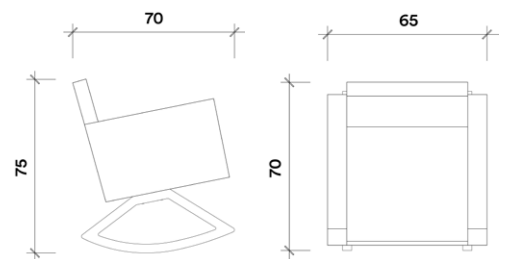

PET

L 110 x W 110 x H 106 cm

L 43.30 x W 43.30 x H 41.73 in

Pedro y Juana

THE
STATE
OF THE
ART OF
ARCHI
TECTURE

Chicago Cultural Center
Information

Pedro y Juana

Bruno

Natural Tzalam Wood, Polyester Easy Clean

L 70 x W 65 x H 70 cm

L 27.55 x W 25.59 x H 27.55 in

Pedro y Juana

UTERITARIO

Pedro y Juana

Bruna

Natural Tzalam Wood, Polyester Easy Clean