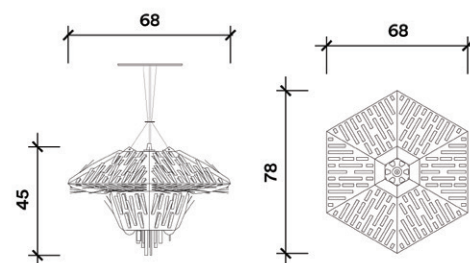

Pedro y Juana

Eugenia Planter

Steel, Powder Coat, Polystyrene Pot, Ballchain

L 56 x W 49 x H 76 cm

L 22.04 x W 19.29 x H 29.92 in

14.25 kg incl. plant

 RAL 3009

Pedro y Juana

Amanda Planter

Steel, Powder Coat, Polystyrene Pot, Ballchain

L 64 x W 55 x H 74 cm

L 25.19 x W 22.04 x H 29.13 in

16.41kg incl. plant

 RAL 3012

Pedro y Juana

Martina Planter

Steel, Powder Coat, Polystyrene Pot, Ballchain

L 36 x W 31 x H 46 cm

L 14.17 x W 12.20 x H 18.11 in

7.70kg incl. plant

RAL 2001

Pedro y Juana

Isa Lamp

Steel, Powder Coat

L 78 x W 68 x H 45 cm

L 30.70 x W 26.77 x H 17.71 in

 RAL 2001

Pedro y Juana

Eugenia Lamp

Steel, Powder Coat

L 56 x W 49 x H 52 cm

L 22.04 x W 19.29 x H 20.47 in