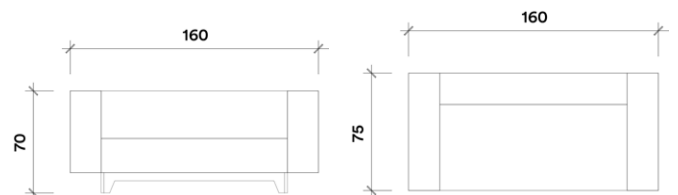

L 160 x W 75 x H 70 cm

L 62.99 x W 29.52 x H 27.55 in

 Manzana

Pedro y Juana

Carola

Steel, Powder Coat

L 60 x W 60 x H 75 cm

L 23.62 x W 23.62 x H 29.52 in