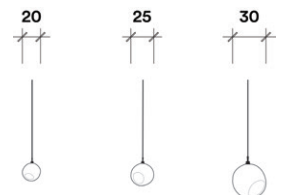

Dos Mesas

Steel, Powder Coat, Terrazzo

L 310 x W 105 x H 72 cm

L 122 x W 41.33 x H 28.34 in

 RAL 3015

 RAL 3002

Pedro y Juana

Lisa

Glass

Ø 20, Ø 25, Ø 30 cm

Ø 7.87, Ø 9.84, Ø 11.81 in

 Translucent Glass

Pedro y Juana

Luz
Acrylic
L 40 x W 40 x H 60 cm
L 15.74 x W 15.74 x H 23.62 in

 Acrylic Bronze

Pedro y Juana