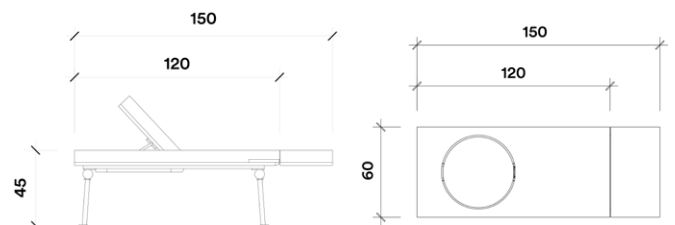

Pedro y Juana

Low Table

Steel, Powder Coat, Tzalam Natural Wood Veneer

L 90 x W 90 x H 45 cm

L 36 x W 36 x H 17.50 in

 RAL 3015

Pedro y Juana

Tall Table

Steel, Powder Coat, Tzalam Natural Wood Veneer

L 90 x W 90 x H 73 cm

L 36 x W 36 x H 28.75 in

 RAL 3015

Pedro y Juana

Day Bed

Steel, Powder Coat, Polyester Easy Clean
L 150 x W 60 x H 45 cm
L 59.13 x W 23.62 x H 17.25 in

 RAL 3015

Pedro y Juana

One-Seater

Steel, Powder Coat, Polyester Easy Clean
L 77 x W 61 x H 91 cm
L 30.63 x W 28.15 x H 36.13 in

 RAL 3015

Pedro y Juana

Two-Seater

Steel, Powder Coat, Polyester Easy Clean
L 141 x W 71 x H 91 cm
L 55.63 x W 28.15 x H 36.13 in

L 160 x W 75 x H 70 cm

L 62.99 x W 29.52 x H 27.55 in

 Manzana

Pedro y Juana

Carola

Steel, Powder Coat

L 60 x W 60 x H 75 cm

L 23.62 x W 23.62 x H 29.52 in