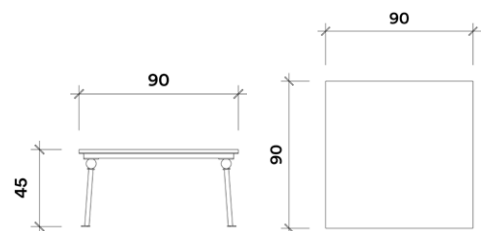

Pedro y Juana

Low Table

Steel, Powder Coat, Tzalam Natural Wood Veneer

L 90 x W 90 x H 45 cm

L 36 x W 36 x H 17.50 in

 RAL 3015

Pedro y Juana

Tall Table

Steel, Powder Coat, Tzalam Natural Wood Veneer

L 90 x W 90 x H 73 cm

L 36 x W 36 x H 28.75 in

 RAL 3015

Pedro y Juana

Day Bed

Steel, Powder Coat, Polyester Easy Clean
L 150 x W 60 x H 45 cm
L 59.13 x W 23.62 x H 17.25 in

L 160 x W 75 x H 70 cm

L 62.99 x W 29.52 x H 27.55 in

 Manzana

Pedro y Juana

Carola

Steel, Powder Coat

L 60 x W 60 x H 75 cm

L 23.62 x W 23.62 x H 29.52 in