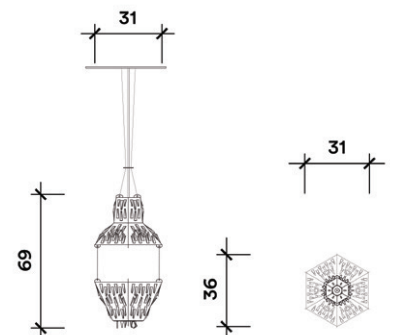

Pedro y Juana

Eugenia Planter

Steel, Powder Coat, Polystyrene Pot, Ballchain

L 56 x W 49 x H 76 cm

L 22.04 x W 19.29 x H 29.92 in

14.25 kg incl. plant

 RAL 3009

Pedro y Juana

Amanda Planter

Steel, Powder Coat, Polystyrene Pot, Ballchain

L 64 x W 55 x H 74 cm

L 25.19 x W 22.04 x H 29.13 in

16.41kg incl. plant

 RAL 3012

Pedro y Juana

Martina Planter

Steel, Powder Coat, Polystyrene Pot, Ballchain

L 36 x W 31 x H 46 cm

L 14.17 x W 12.20 x H 18.11 in

7.70kg incl. plant

RAL 2001

Pedro y Juana

Isa Lamp

Steel, Powder Coat

L 78 x W 68 x H 45 cm

L 30.70 x W 26.77 x H 17.71 in

 RAL 2001

Pedro y Juana

Eugenia Lamp

Steel, Powder Coat

L 56 x W 49 x H 52 cm

L 22.04 x W 19.29 x H 20.47 in