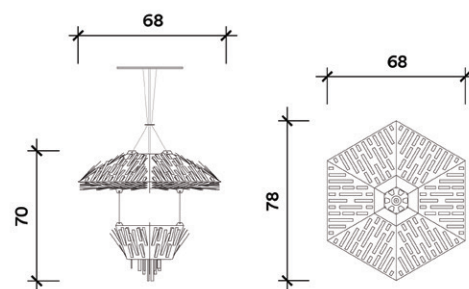

L 60 x W 60 x H 22 cm

L 23.62 x W 23.62 x H 8.66 in

○ White Paper

Pedro y Juana

Pulpito

Steel, Powder Coat, Glass

L 50 x W 50 x H 35 cm

L 19.68 x W 19.68 x H 13.77 in

Pedro y Juana

Pedro y Juana

Isa Planter

Steel, Powder Coat, Polystyrene Pot, Ballchain

L 78 x W 68 x H 70 cm

L 30.70 x W 26.77 x H 27.55 in

12.8 kg incl. plant

 RAL 2002

Pedro y Juana

Eugenia Planter

Steel, Powder Coat, Polystyrene Pot, Ballchain

L 56 x W 49 x H 76 cm

L 22.04 x W 19.29 x H 29.92 in

14.25 kg incl. plant

 RAL 3009

Pedro y Juana

Amanda Planter

Steel, Powder Coat, Polystyrene Pot, Ballchain

L 64 x W 55 x H 74 cm

L 25.19 x W 22.04 x H 29.13 in

16.41kg incl. plant

 RAL 3012

Pedro y Juana

Martina Planter