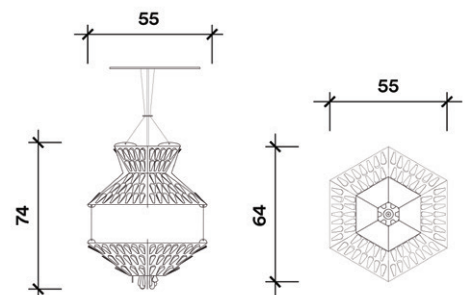

Pedro y Juana

Eugenia Planter

Steel, Powder Coat, Polystyrene Pot, Ballchain

L 56 x W 49 x H 76 cm

L 22.04 x W 19.29 x H 29.92 in

14.25 kg incl. plant

 RAL 3009

Pedro y Juana

Amanda Planter

Steel, Powder Coat, Polystyrene Pot, Ballchain

L 64 x W 55 x H 74 cm

L 25.19 x W 22.04 x H 29.13 in

16.41kg incl. plant

 RAL 3012

Pedro y Juana

Martina Planter

Steel, Powder Coat, Polystyrene Pot, Ballchain

L 36 x W 31 x H 46 cm

L 14.17 x W 12.20 x H 18.11 in

7.70kg incl. plant

RAL 2001

Pedro y Juana

Isa Lamp

Steel, Powder Coat

L 78 x W 68 x H 45 cm

L 30.70 x W 26.77 x H 17.71 in

 RAL 2001

Pedro y Juana

Eugenia Lamp

Steel, Powder Coat

L 56 x W 49 x H 52 cm

L 22.04 x W 19.29 x H 20.47 in