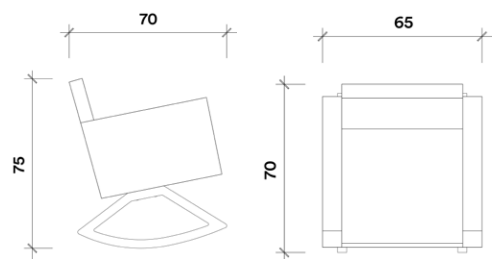

Bruna

Natural Tzalam Wood, Polyester Easy Clean

L 70 x W 65 x H 70 cm

L 27.55 x W 25.59 x H 27.55 in

Menta Paja