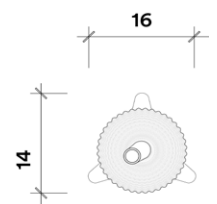

Pedro y Juana

Lupe

Polypap, Brass, Acrylic
L 33 x W 29 x H 65 cm
L 13.2 x W 11.5 x H 25.7 in

Pedro y Juana

Lupe

Polypap, Brass, Acrylic
L 33 x W 29 x H 65 cm
L 13.2 x W 11.5 x H 25.7 in

Pedro y Juana

Lupita

Polypap, Brass, Acrylic
L 32 x W 28 x H 52 cm
L 12.8 x W 11.2 x H 20.8 in

Pedro y Juana

Lupita

Polypap, Brass, Acrylic
L 32 x W 28 x H 52 cm
L 12.8 x W 11.2 x H 20.8 in

Pedro y Juana

Pedro y Juana

Pedro y Juana

Mesa Patona

Natural Walnut Wood

L 240 x W 100 x H 75 cm

L 94.48 x W 39.37 x H 29.52 in

Pedro y Juana

Pedro y Juana

Tepo
High-Temperature Ceramic
L 27 x W 24 x H 20 cm
L 10.70 x W 9.50 x H 8.18 in

Pedro y Juana