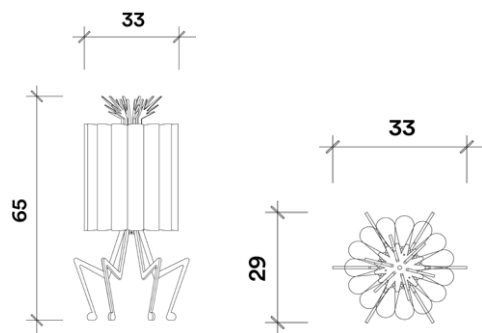

PET-G, UV ink CMYK + White Printing, Ballchain, Acrylic.
Incl. 2x E27 LED 8W 800 lm. 2700 K No dimmable

L 86 x W 86 x H 85 cm

L 33.85 x W 33.85 x H 33.46 in

Pedro y Juana

Salerito

Natural Walnut Wood, Brass

L 7 x W 7 x H 8 cm

L 2.75 x W 2.75 x H 3.14 in

Pedro y Juana

Pedro y Juana

Florenzia

Natural Walnut Wood, Brass
L 27 x W 24 x H 20 cm
L 10.70 x W 9.50 x H 8.18 in

Pedro y Juana

Pedro y Juana

Pedro y Juana

Lupe

Polypap, Brass, Acrylic
L 33 x W 29 x H 65 cm
L 13.2 x W 11.5 x H 25.7 in

Pedro y Juana

Lupe

Polypap, Brass, Acrylic
L 33 x W 29 x H 65 cm
L 13.2 x W 11.5 x H 25.7 in

Pedro y Juana

Lupita

Polypap, Brass, Acrylic
L 32 x W 28 x H 52 cm
L 12.8 x W 11.2 x H 20.8 in

Pedro y Juana

Lupita

Polypap, Brass, Acrylic
L 32 x W 28 x H 52 cm
L 12.8 x W 11.2 x H 20.8 in

Pedro y Juana

Pedro y Juana

Pedro y Juana