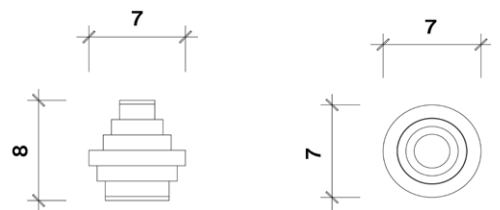

Pedro y Juana

Salerito

Natural Walnut Wood, Brass

L 7 x W 7 x H 8 cm

L 2.75 x W 2.75 x H 3.14 in