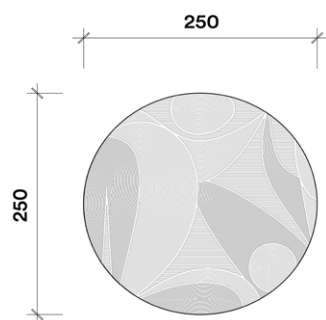

L 24.80 x W 24.01 x H 15.35 in

Pedro y Juana

Daybed

Steel, Powder Coat, Polyester Easy Clean
L 193 x W 86 x H 45 cm
L 75.98 x W 33.85 x H 17.71 in

Pedro y Juana

Mesa

Natural Tzalam Wood
L 210 x W 100 x H 75 cm
L 82.67 x W 39.37 x H 29.52 in

Pedro y Juana

Tapete

Natural Wool Yarn

L 350 x W 250 cm

L 137.79 x W 98.42 in

Pedro y Juana

Tapete
Natural Wool Yarn
Ø 250 cm
Ø 98.42 in

Pedro y Juana

Mesa

Glass, Marble Stone

L 130 x W 130 x H 45 cm

L 51.18 x W 51.18 x H 17.71 in

Pedro y Juana

Familia de Candelabros

Volcanic Rock

L 18 x W 12 x H 15 cm , L 15 x W 12 x H 14 cm, L 8 x W 7 x H 10 cm