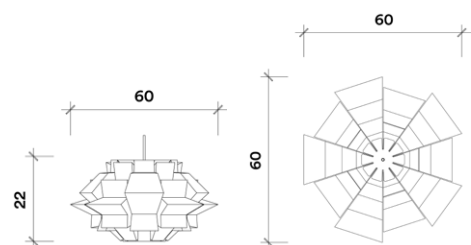

L 160 x W 75 x H 70 cm

L 62.99 x W 29.52 x H 27.55 in

 Manzana

Pedro y Juana

Carola

Steel, Powder Coat

L 60 x W 60 x H 75 cm

L 23.62 x W 23.62 x H 29.52 in

Glass

Ø 20, Ø 25, Ø 30 cm

Ø 7.87, Ø 9.84, Ø 11.81 in

 Translucent Glass

Pedro y Juana

Luz
Acrylic
L 40 x W 40 x H 60 cm
L 15.74 x W 15.74 x H 23.62 in

 Acrylic Bronze

Pedro y Juana

Pedro y Juana

Lázaro

Red paper

L 60 x W 60 x H 22 cm

L 23.62 x W 23.62 x H 8.66 in

Pedro y Juana

Lázaro

Polypap paper

L 60 x W 60 x H 22 cm

L 23.62 x W 23.62 x H 8.66 in

○ White Paper

Pedro y Juana

Pulpito

Steel, Powder Coat, Glass

L 50 x W 50 x H 35 cm

L 19.68 x W 19.68 x H 13.77 in