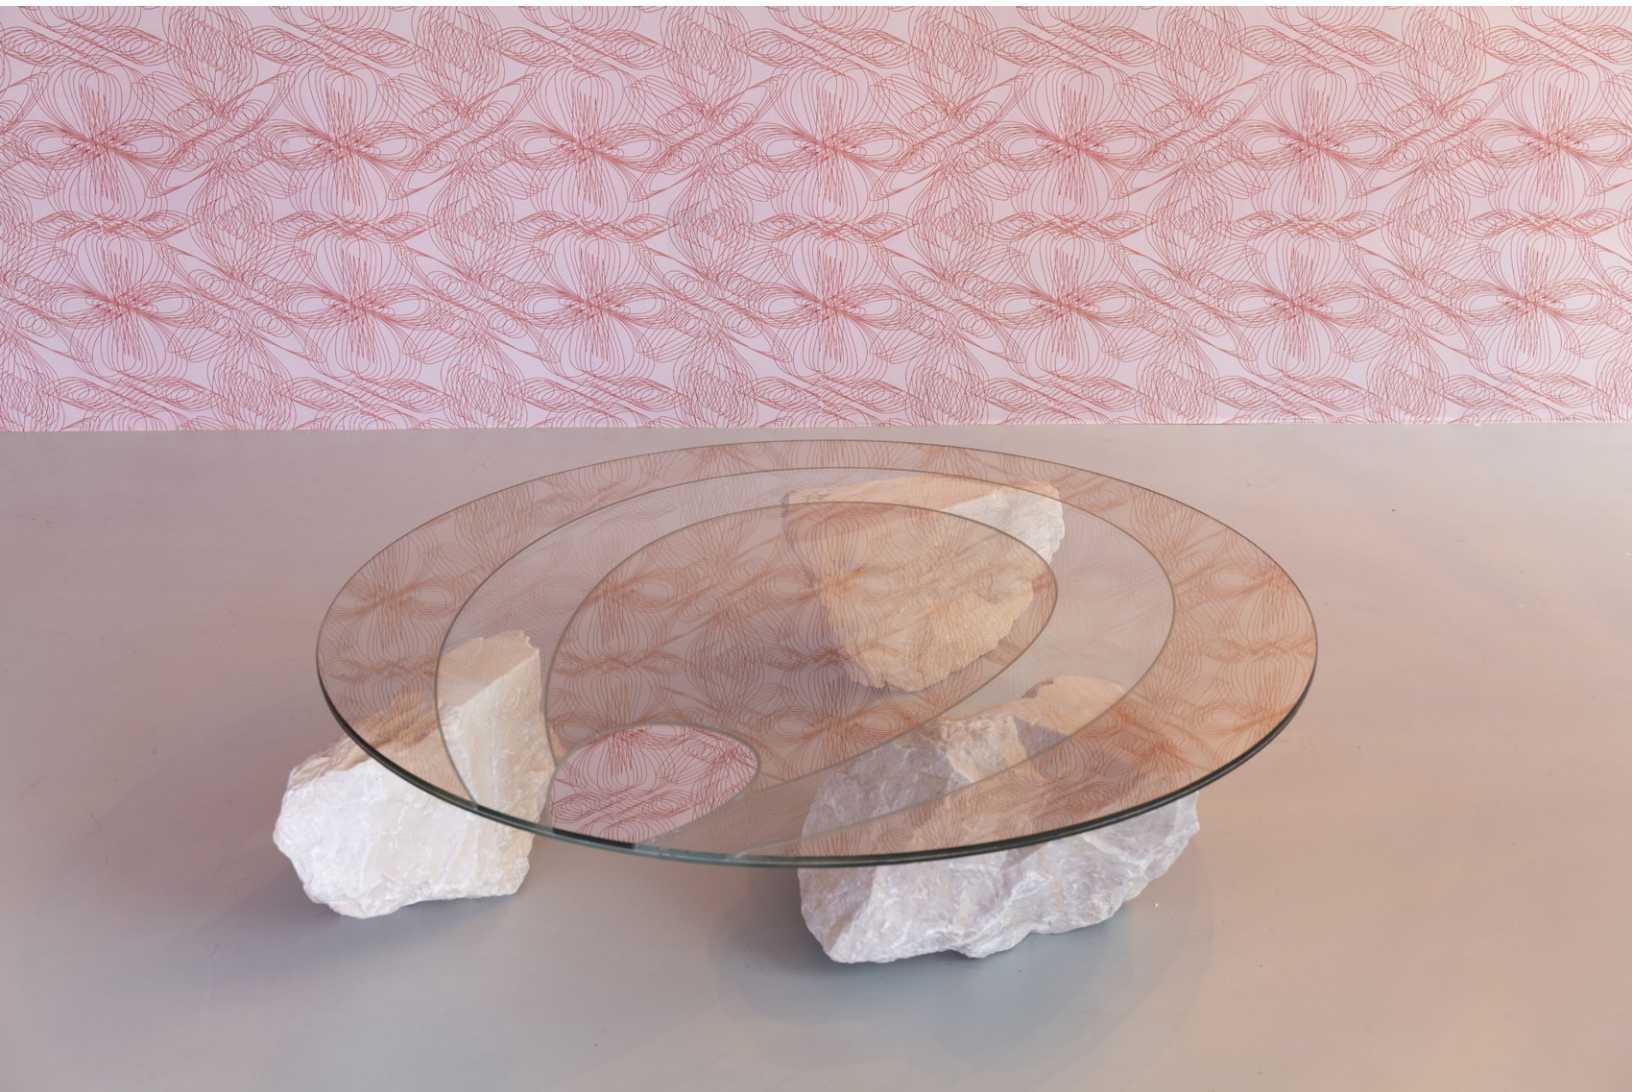

Pedro y Juana

Tapete

Natural Wool Yarn

L 350 x W 250 cm

L 137.79 x W 98.42 in

Pedro y Juana

Tapete
Natural Wool Yarn
Ø 250 cm
Ø 98.42 in

Pedro y Juana