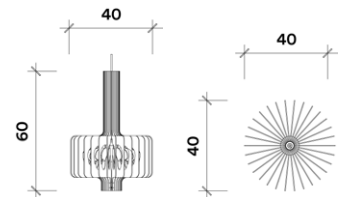

Glass

Ø 20, Ø 25, Ø 30 cm

Ø 7.87, Ø 9.84, Ø 11.81 in

 Translucent Glass

Pedro y Juana

Luz
Acrylic
L 40 x W 40 x H 60 cm
L 15.74 x W 15.74 x H 23.62 in

 Acrylic Bronze

Pedro y Juana

L 60 x W 60 x H 22 cm

L 23.62 x W 23.62 x H 8.66 in

○ White Paper

Pedro y Juana

Pulpito

Steel, Powder Coat, Glass

L 50 x W 50 x H 35 cm

L 19.68 x W 19.68 x H 13.77 in