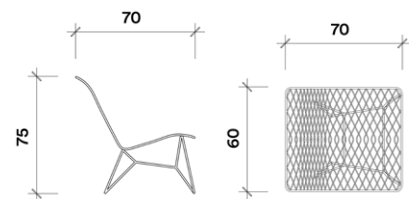

 RAL 3015

Pedro y Juana

One-Seater

Steel, Powder Coat, Polyester Easy Clean
L 77 x W 61 x H 91 cm
L 30.63 x W 28.15 x H 36.13 in

 RAL 3015

Pedro y Juana

Two-Seater

Steel, Powder Coat, Polyester Easy Clean
L 141 x W 71 x H 91 cm
L 55.63 x W 28.15 x H 36.13 in

L 160 x W 75 x H 70 cm

L 62.99 x W 29.52 x H 27.55 in

 Manzana

Pedro y Juana

Carola

Steel, Powder Coat

L 60 x W 60 x H 75 cm

L 23.62 x W 23.62 x H 29.52 in

 RAL 1032

Pedro y Juana

Pedro y Juana

Berlin

Steel, Powder Coat, Polyester Easy Clean, Terrazzo
L 150 x W 150 x H 70 cm
L 59.05 x W 59.05 x H 27.55 in

 RAL 1032

Pedro y Juana

Pedro y Juana

Glass

Ø 20, Ø 25, Ø 30 cm

Ø 7.87, Ø 9.84, Ø 11.81 in

 Translucent Glass

Pedro y Juana

Luz
Acrylic
L 40 x W 40 x H 60 cm
L 15.74 x W 15.74 x H 23.62 in

 Acrylic Bronze

Pedro y Juana