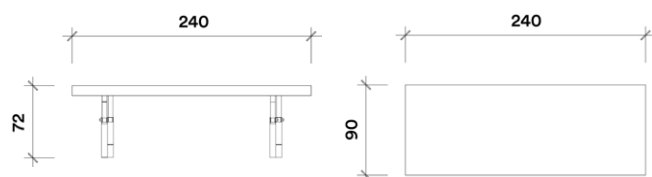

Hellmut

Natural Pine Wood, Steel, Powder Coat

L 240 x W 90 x H 72 cm

L 94.48 x W 35.43 x H 28.34 in

RAL 1032