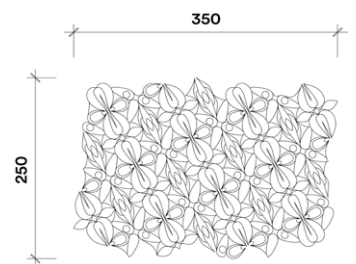

L 24.80 x W 24.01 x H 15.35 in

Pedro y Juana

Daybed

Steel, Powder Coat, Polyester Easy Clean
L 193 x W 86 x H 45 cm
L 75.98 x W 33.85 x H 17.71 in

Pedro y Juana

Mesa

Natural Tzalam Wood
L 210 x W 100 x H 75 cm
L 82.67 x W 39.37 x H 29.52 in

Pedro y Juana

Tapete

Natural Wool Yarn

L 350 x W 250 cm

L 137.79 x W 98.42 in

Pedro y Juana

Tapete
Natural Wool Yarn
Ø 250 cm
Ø 98.42 in

Pedro y Juana

Mesa

Glass, Marble Stone

L 130 x W 130 x H 45 cm

L 51.18 x W 51.18 x H 17.71 in

Pedro y Juana

Familia de Candelabros

Volcanic Rock

L 18 x W 12 x H 15 cm , L 15 x W 12 x H 14 cm, L 8 x W 7 x H 10 cm